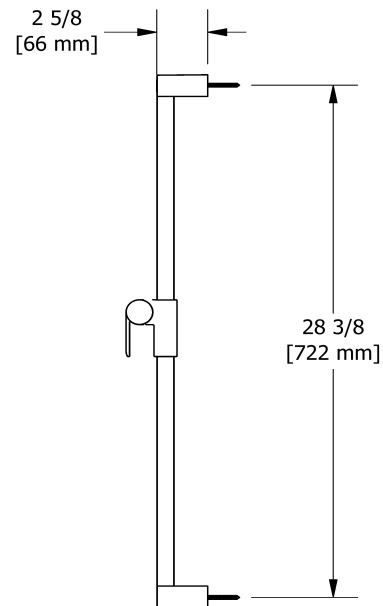

Sizes, models and finishes may differ from thoses presented.

Warranty

This **Riobel Inc.** product you have purchased carries a Limited Lifetime Warranty on the chrome, PVD finish, blacks and all working parts and is guaranteed from the initial purchase date against all manufacturing defects. All other finishes, including plastic components, are guaranteed for one year. All electric and/or electronic parts are covered by a 5-year limited warranty.

Customer Service

Ontario, West Canada : 888-287-5354 Quebec, Maritimes, United States : 866-473-8442