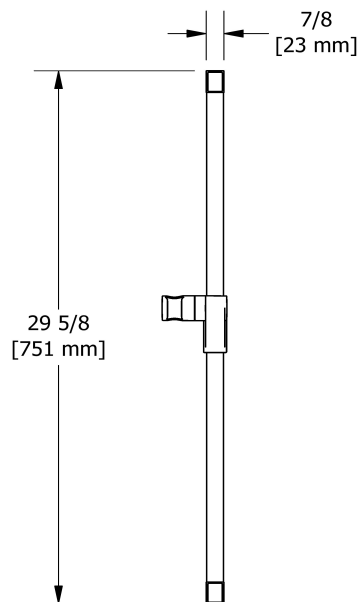

Sizes, models and finishes may differ from thoses presented.

Warranty

This **Riobel Inc.** product you have purchased carries a Limited Lifetime Warranty on the chrome, PVD finish, blacks and all working parts and is guaranteed from the initial purchase date against all manufacturing defects. All other finishes, including plastic components, are guaranteed for one year. All electric and/or electronic parts are covered by a 5-year limited warranty.

Customer Service

Ontario, West Canada : 888-287-5354 Quebec, Maritimes, United States : 866-473-8442