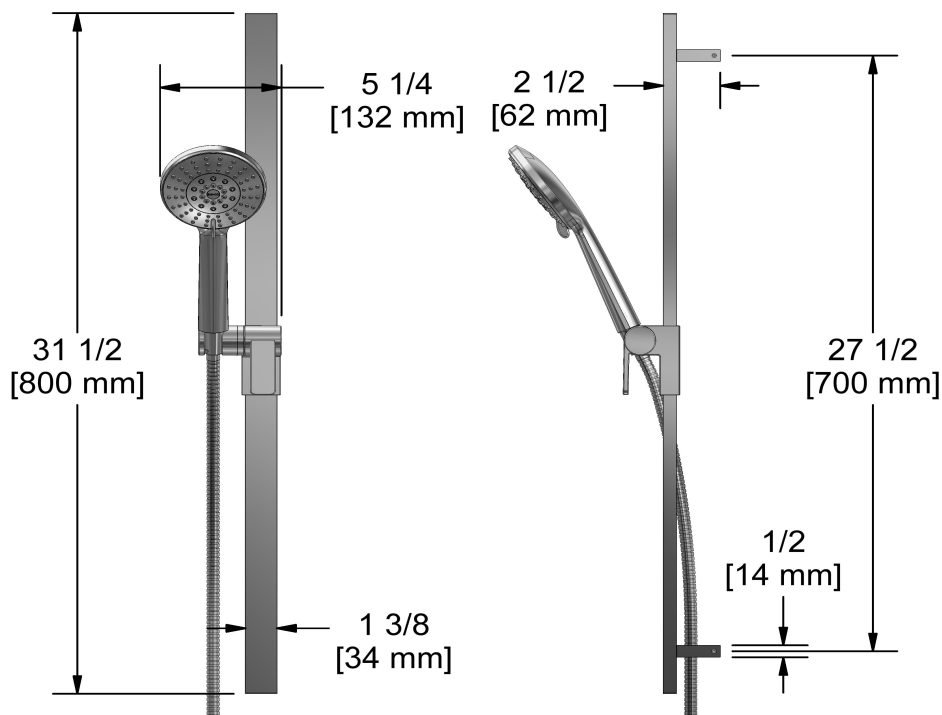

Certifications

- CSA B125.1
- ASME A112.18.1
- CMR248 Approval

Sizes, models and finishes may differ from those presented.

Warranty

This **Riobel Inc.** product you have purchased carries a Limited Lifetime Warranty on the chrome, PVD finish, blacks and all working parts and is guaranteed from the initial purchase date against all manufacturing defects. All other finishes, including plastic components, are guaranteed for one year. All electric and/or electronic parts are covered by a 5-year limited warranty.

Customer Service

Ontario, West Canada : 888-287-5354 Quebec, Maritimes, United States : 866-473-8442