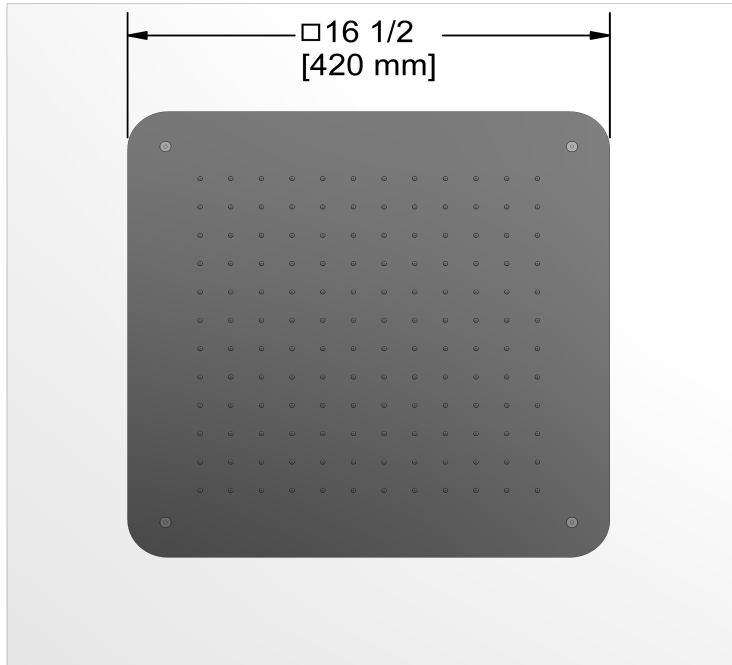

Certifications

- CSA B125.1
- ASME A112.18.1
- CMR248 Approval

cUPC®