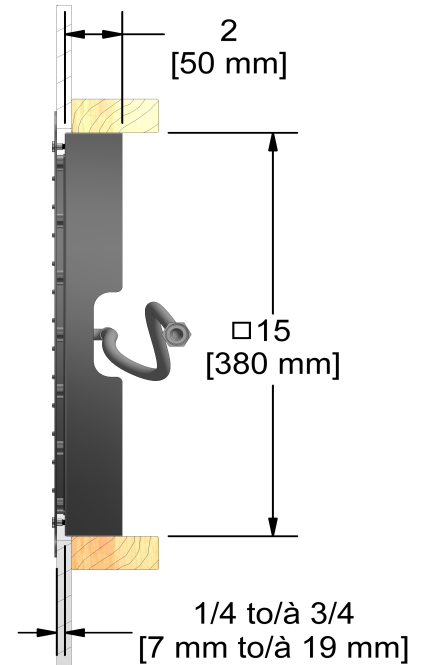

42 cm (16 1/2") built-in shower head
475

Specifications

Descriptions

- Stainless steel
- Scale-free
- G1/2" inlet female

Available colors

- C : Chrome

Available flow

- 7.6 L/min, 2.0 gpm (US) 60psi

Certifications

- CSA B125.1
- ASME A112.18.1
- CMR248 Approval

cUPC®

Sizes, models and finishes may differ from those presented.

Warranty

This **Riobel Inc.** product you have purchased carries a Limited Lifetime Warranty on the chrome, PVD finish, blacks and all working parts and is guaranteed from the initial purchase date against all manufacturing defects. All other finishes, including plastic components, are guaranteed for one year. All electric and/or electronic parts are covered by a 5-year limited warranty.