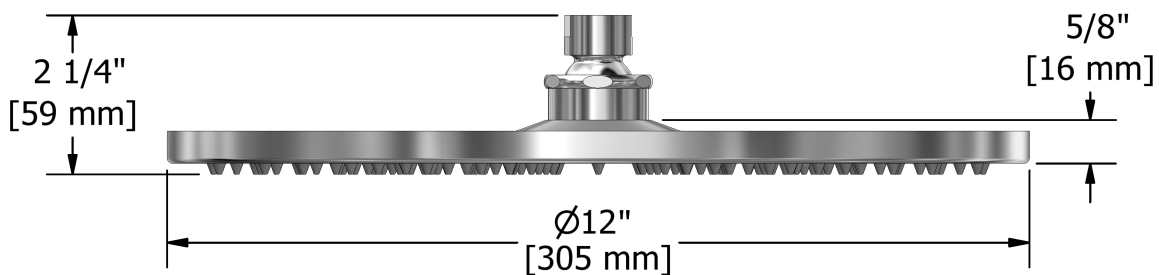

Sizes, models and finishes may differ from those presented.

Warranty

This **Riobel Inc.** product you have purchased carries a Limited Lifetime Warranty on the chrome, PVD finish, blacks and all working parts and is guaranteed from the initial purchase date against all manufacturing defects. All other finishes, including plastic components, are guaranteed for one year. All electric and/or electronic parts are covered by a 5-year limited warranty.

Customer Service

Ontario, West Canada : 888-287-5354 Quebec, Maritimes, United States : 866-473-8442

2022.09.22