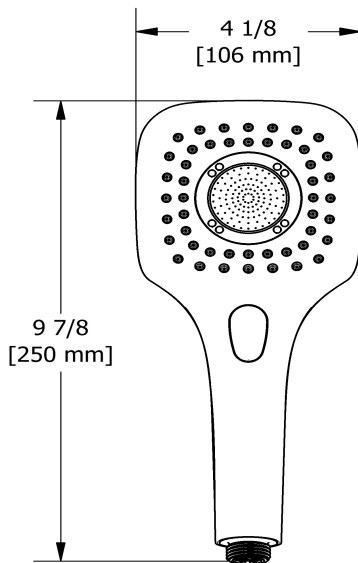

Sizes, models and finishes may differ from thoses presented.

Warranty

This **Riobel Inc.** product you have purchased carries a Limited Lifetime Warranty on the chrome, PVD finish, blacks and all working parts and is guaranteed from the initial purchase date against all manufacturing defects. All other finishes, including plastic components, are guaranteed for one year. All electric and/or electronic parts are covered by a 5-year limited warranty.

Customer Service

Ontario, West Canada : 888-287-5354 Quebec, Maritimes, United States : 866-473-8442

2021.06.20