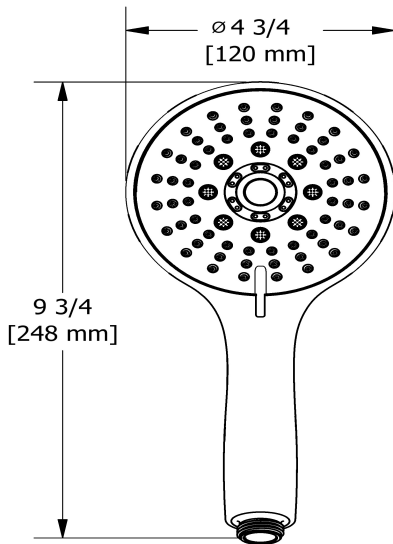

5-jet hand shower
4366

Specifications

Descriptions

- 5 positions
- 3 jets: luxurious, invigorating, massage and mix
- Scale-free

Available flows

- 6.7 L/min, 1.8 gpm (US) 60psi
- 5.7 L/min, 1.5 gpm (US) 60psi (**4366-15**) *
- 6.7 L/min, 1.8 gpm (US) 60psi (**4366-WS**) *

EPA certification applicable to the indicated model only

Certifications

- CSA B125.1
- ASME A112.18.1

Sizes, models and finishes may differ from those presented.

Warranty

This **Riobel Inc.** product you have purchased carries a Limited Lifetime Warranty on the chrome, PVD finish, blacks and all working parts and is guaranteed from the initial purchase date against all manufacturing defects. All other finishes, including plastic components, are guaranteed for one year. All electric and/or electronic parts are covered by a 5-year limited warranty.