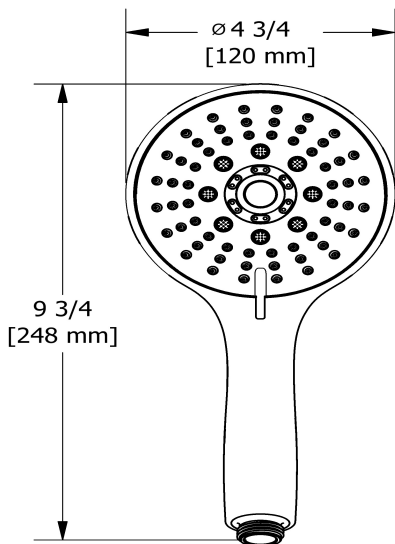

5-jet hand shower
4366

Specifications

Descriptions

- 5 positions
- 3 jets: luxurious, invigorating, massage and mix
- Scale-free

Available flows

- 6.7 L/min, 1.8 gpm (US) 60psi
- 5.7 L/min, 1.5 gpm (US) 60psi (**4366-15**) *
- 6.7 L/min, 1.8 gpm (US) 60psi (**4366-WS**) *

EPA certification applicable to the indicated model only

Certifications

- CSA B125.1
- ASME A112.18.1

Sizes, models and finishes may differ from those presented.

Warranty

This **Riobel Inc.** product you have purchased carries a Limited Lifetime Warranty on the chrome, PVD finish, blacks and all working parts and is guaranteed from the initial purchase date against all manufacturing defects. All other finishes, including plastic components, are guaranteed for one year. All electric and/or electronic parts are covered by a 5-year limited warranty.