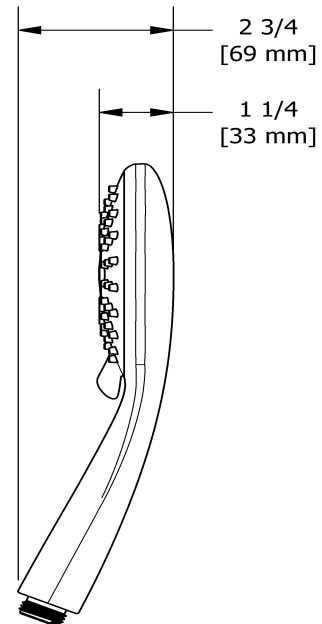

5-jet hand shower
4366

Specifications

Descriptions

- 5 positions
- 3 jets: luxurious, invigorating, massage and mix
- Scale-free

Available flows

- 6.7 L/min, 1.8 gpm (US) 60psi
- 5.7 L/min, 1.5 gpm (US) 60psi (**4366-15**) *
- 6.7 L/min, 1.8 gpm (US) 60psi (**4366-WS**) *

EPA certification applicable to the indicated model only

Certifications

- CSA B125.1
- ASME A112.18.1

Sizes, models and finishes may differ from those presented.

Warranty

This **Riobel Inc.** product you have purchased carries a Limited Lifetime Warranty on the chrome, PVD finish, blacks and all working parts and is guaranteed from the initial purchase date against all manufacturing defects. All other finishes, including plastic components, are guaranteed for one year. All electric and/or electronic parts are covered by a 5-year limited warranty.