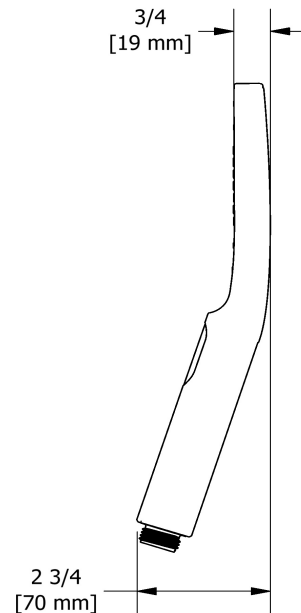

2-jet hand Shower
4365

Specifications

Descriptions

- Scale-free
- 2-jet hand shower: tropical breeze, luxurious
- Three positions

Available colors

- C : Chrome

Available flows

- 7.6 L/min, 2.0 gpm (US) 60psi
- 5.69 L/min, 1.5 gpm (US) 60psi (**4365-15**)
- 6.6 L/min (1.75 gpm) max / 4.9 L/min (1.31 gpm) (45 psi) (**4365-WS**) *

EPA certification applicable to the indicated model only

Certifications

- CSA B125.1
- ASME A112.18.1
- CMR248 Approval

Sizes, models and finishes may differ from those presented.

Warranty

This **Riobel Inc.** product you have purchased carries a Limited Lifetime Warranty on the chrome, PVD finish, blacks and all working parts and is guaranteed from the initial purchase date against all manufacturing defects. All other finishes, including plastic components, are guaranteed for one year. All electric and/or electronic parts are covered by a 5-year limited warranty.