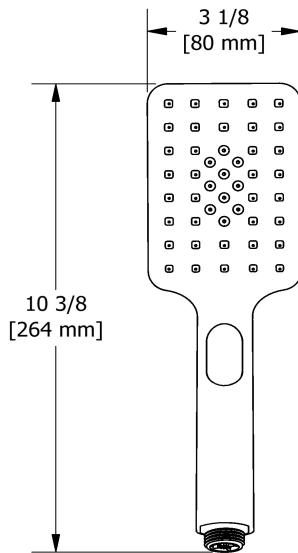

2-jet hand Shower
4365

Specifications

Descriptions

- Scale-free
- 2-jet hand shower: tropical breeze, luxurious
- Three positions

Available colors

- C : Chrome

Available flows

- 7.6 L/min, 2.0 gpm (US) 60psi
- 5.69 L/min, 1.5 gpm (US) 60psi (**4365-15**)
- 6.6 L/min (1.75 gpm) max / 4.9 L/min (1.31 gpm) (45 psi) (**4365-WS**) *

EPA certification applicable to the indicated model only

Certifications

- CSA B125.1
- ASME A112.18.1
- CMR248 Approval

Sizes, models and finishes may differ from those presented.

Warranty

This **Riobel Inc.** product you have purchased carries a Limited Lifetime Warranty on the chrome, PVD finish, blacks and all working parts and is guaranteed from the initial purchase date against all manufacturing defects. All other finishes, including plastic components, are guaranteed for one year. All electric and/or electronic parts are covered by a 5-year limited warranty.