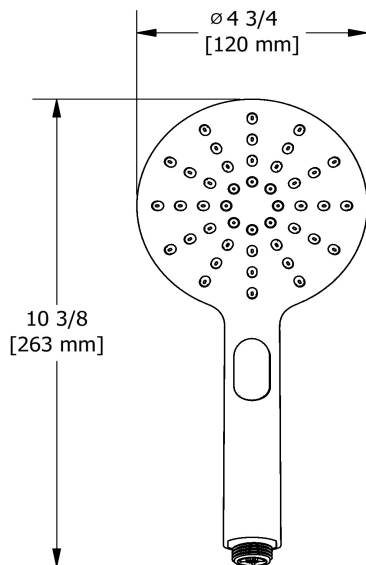

2-jet hand Shower
4364

Specifications

Descriptions

- Scale-free
- 2-jet hand shower: tropical breeze, luxurious
- Three positions

Available colors

- C : Chrome

Available flows

- 7.6 L/min, 2.0 gpm (US) 60psi
- 5.69 L/min, 1.5 gpm (US) 60psi (4364-15)
- 6.6 L/min (1.75 gpm) max / 4.9 L/min (1.31 gpm) (45 psi) (4364-WS) *

EPA certification applicable to the indicated model only

Certifications

- CSA B125.1
- ASME A112.18.1
- CMR248 Approval

Sizes, models and finishes may differ from those presented.

Warranty

This **Riobel Inc.** product you have purchased carries a Limited Lifetime Warranty on the chrome, PVD finish, blacks and all working parts and is guaranteed from the initial purchase date against all manufacturing defects. All other finishes, including plastic components, are guaranteed for one year. All electric and/or electronic parts are covered by a 5-year limited warranty.