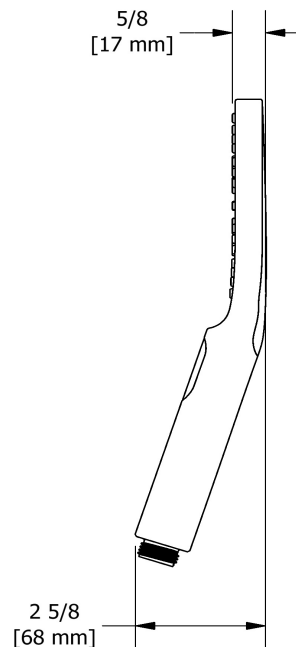

2-jet hand Shower
4364

Specifications

Descriptions

- Scale-free
- 2-jet hand shower: tropical breeze, luxurious
- Three positions

Available colors

- C : Chrome

Available flows

- 7.6 L/min, 2.0 gpm (US) 60psi
- 5.69 L/min, 1.5 gpm (US) 60psi (4364-15)
- 6.6 L/min (1.75 gpm) max / 4.9 L/min (1.31 gpm) (45 psi) (4364-WS) *

EPA certification applicable to the indicated model only

Certifications

- CSA B125.1
- ASME A112.18.1
- CMR248 Approval

Sizes, models and finishes may differ from those presented.

Warranty

This **Riobel Inc.** product you have purchased carries a Limited Lifetime Warranty on the chrome, PVD finish, blacks and all working parts and is guaranteed from the initial purchase date against all manufacturing defects. All other finishes, including plastic components, are guaranteed for one year. All electric and/or electronic parts are covered by a 5-year limited warranty.