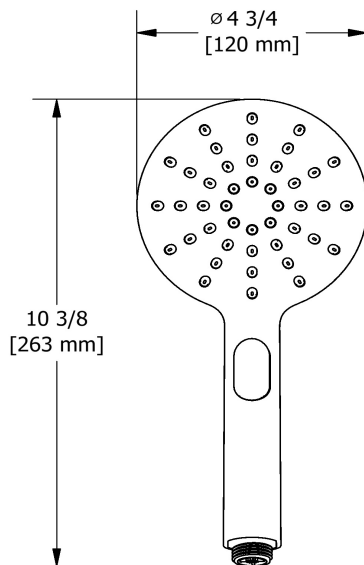

2-jet hand Shower
4364

Specifications

Descriptions

- Scale-free
- 2-jet hand shower: tropical breeze, luxurious
- Three positions

Available colors

- C : Chrome

Available flows

- 7.6 L/min, 2.0 gpm (US) 60psi
- 5.69 L/min, 1.5 gpm (US) 60psi (**4364-15**)
- 6.6 L/min (1.75 gpm) max / 4.9 L/min (1.31 gpm) (45 psi) (**4364-WS**) *

EPA certification applicable to the indicated model only

Certifications

- CSA B125.1
- ASME A112.18.1
- CMR248 Approval

Sizes, models and finishes may differ from those presented.

Warranty

This **Riobel Inc.** product you have purchased carries a Limited Lifetime Warranty on the chrome, PVD finish, blacks and all working parts and is guaranteed from the initial purchase date against all manufacturing defects. All other finishes, including plastic components, are guaranteed for one year. All electric and/or electronic parts are covered by a 5-year limited warranty.