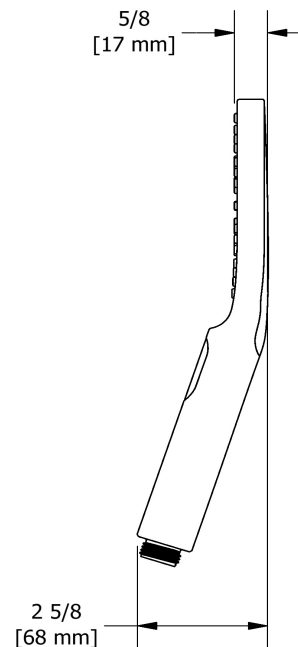

2-jet hand Shower
4364

Specifications

Descriptions

- Scale-free
- 2-jet hand shower: tropical breeze, luxurious
- Three positions

Available colors

- C : Chrome

Available flows

- 7.6 L/min, 2.0 gpm (US) 60psi
- 5.69 L/min, 1.5 gpm (US) 60psi (**4364-15**)
- 6.6 L/min (1.75 gpm) max / 4.9 L/min (1.31 gpm) (45 psi) (**4364-WS**) *

EPA certification applicable to the indicated model only

Certifications

- CSA B125.1
- ASME A112.18.1
- CMR248 Approval

Sizes, models and finishes may differ from those presented.

Warranty

This **Riobel Inc.** product you have purchased carries a Limited Lifetime Warranty on the chrome, PVD finish, blacks and all working parts and is guaranteed from the initial purchase date against all manufacturing defects. All other finishes, including plastic components, are guaranteed for one year. All electric and/or electronic parts are covered by a 5-year limited warranty.