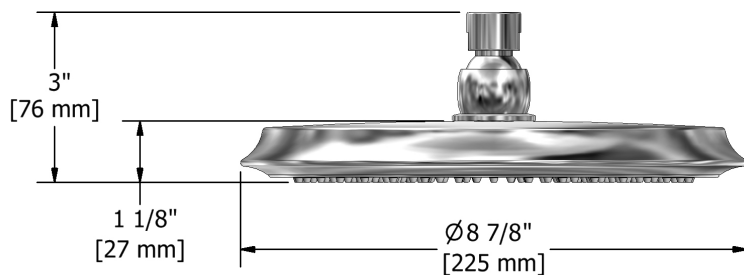

20 cm (8") shower head
408

Specifications

Descriptions

- G½" inlet female
- Swivel
- Scale-free

Available colors

- C : Chrome
- BN : Brushed Nickel (PVD)
- PN : Polished Nickel (PVD)

Available flows

- 7.6 L/min, 2.0 gpm (US) 60psi
- 5.69 L/min, 1.5 gpm (US) 60psi (**408-15**)
- 6.6 L/min (1.75 gpm) max / 4.9 L/min (1.31 gpm) (45 psi) (**408-WS**) *

EPA certification applicable to the indicated model only

Certifications

- CSA B125.1
- ASME A112.18.1
- CMR248 Approval

Sizes, models and finishes may differ from those presented.

Warranty

This **Riobel Inc.** product you have purchased carries a Limited Lifetime Warranty on the chrome, PVD finish, blacks and all working parts and is guaranteed from the initial purchase date against all manufacturing defects. All other finishes, including plastic components, are guaranteed for one year. All electric and/or electronic parts are covered by a 5-year limited warranty.