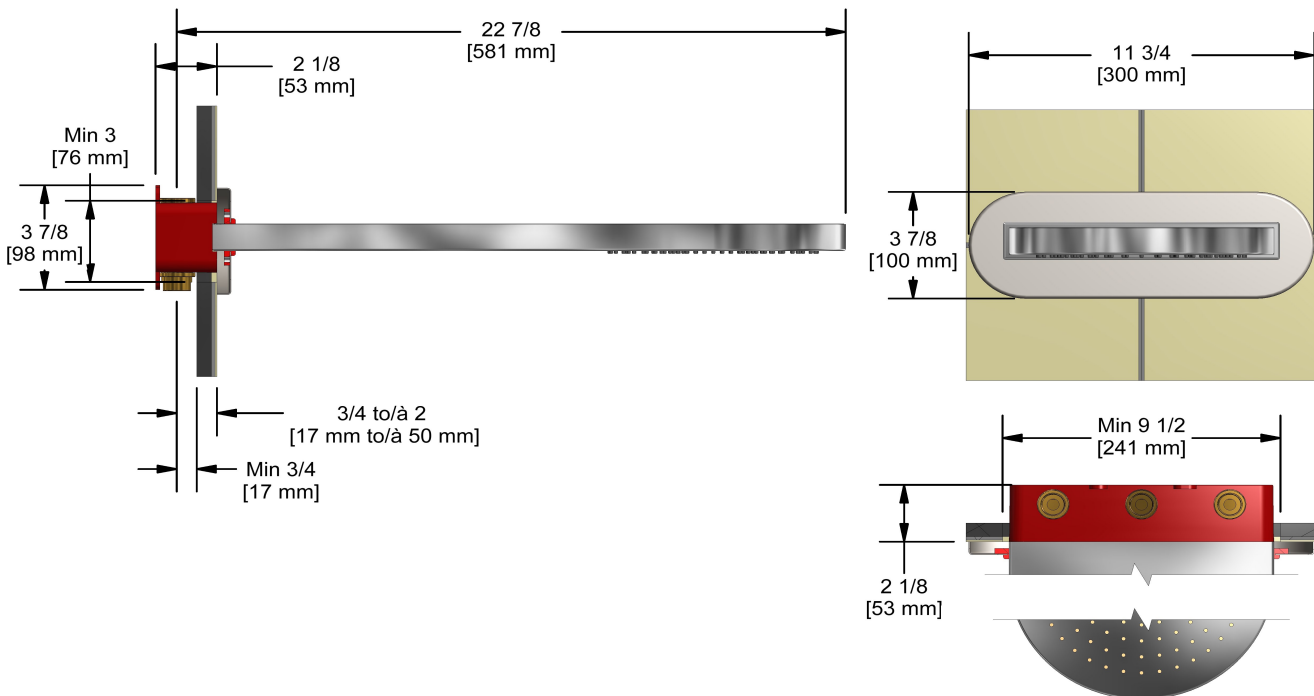

Sizes, models and finishes may differ from those presented.

Warranty

This **Riobel Inc.** product you have purchased carries a Limited Lifetime Warranty on the chrome, PVD finish, blacks and all working parts and is guaranteed from the initial purchase date against all manufacturing defects. All other finishes, including plastic components, are guaranteed for one year. All electric and/or electronic parts are covered by a 5-year limited warranty.

Customer Service

Ontario, West Canada : 888-287-5354 Quebec, Maritimes, United States : 866-473-8442

2021.05.17