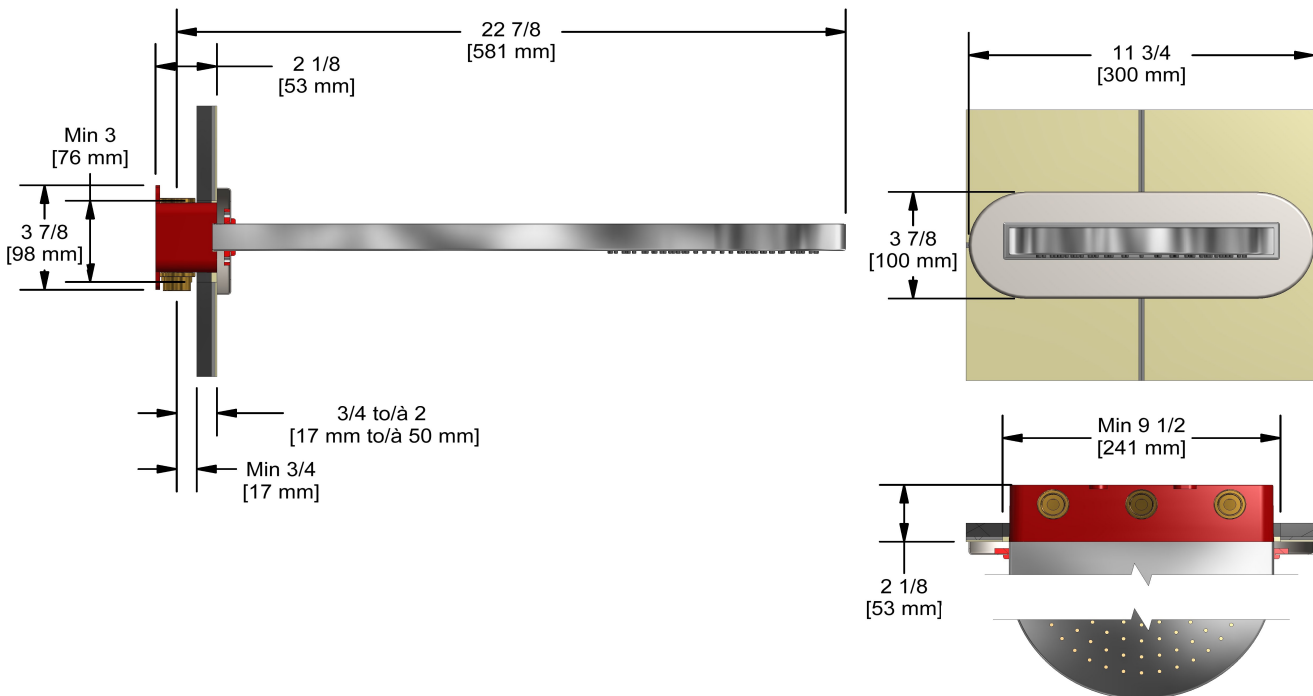

Rain and cascade shower head

406

## Specifications

### Descriptions

- Scale-free
- Rain and cascade
- Two 1/2" inlets female NPT
- Special rough included
- Must be ordered at the same time as the valve rough

### Available colors

- C : Chrome
- BN : Brushed Nickel (PVD)
- PN : Polished Nickel (PVD)

Sizes, models and finishes may differ from those presented.