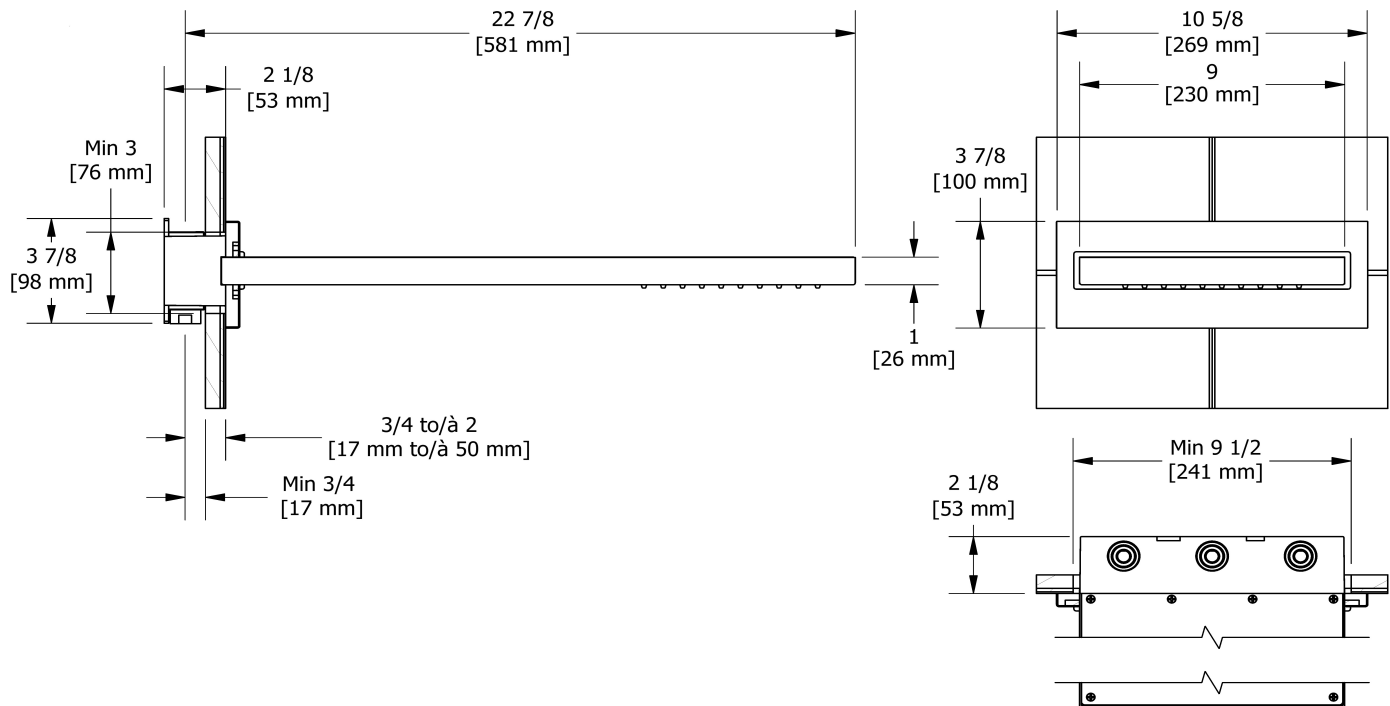

Certifications

- CSA B125.1
- ASME A112.18.1
- CMR248 Approval

UPC®