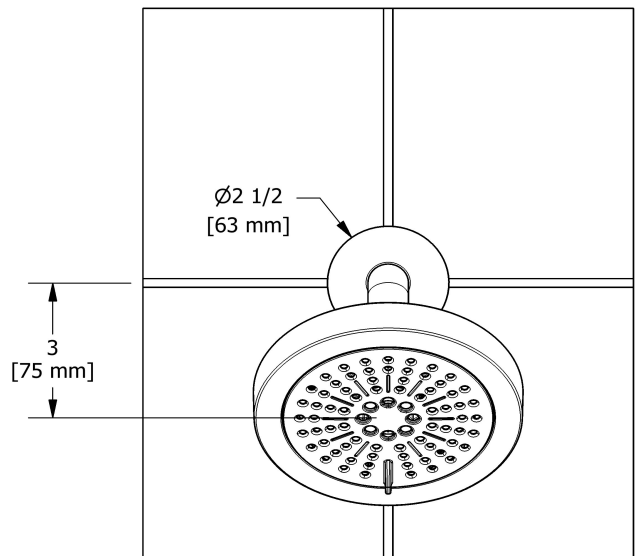

Sizes, models and finishes may differ from those presented.

Warranty

This **Riobel Inc.** product you have purchased carries a Limited Lifetime Warranty on the chrome, PVD finish, blacks and all working parts and is guaranteed from the initial purchase date against all manufacturing defects. All other finishes, including plastic components, are guaranteed for one year. All electric and/or electronic parts are covered by a 5-year limited warranty.

Customer Service

Ontario, West Canada : 888-287-5354 Quebec, Maritimes, United States : 866-473-8442