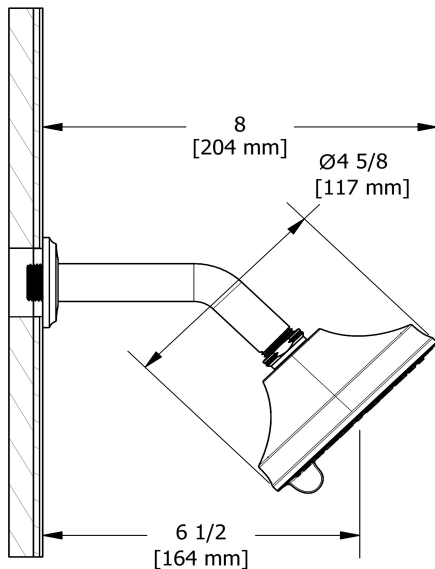

Sizes, models and finishes may differ from thoses presented.

Warranty

This **Riobel Inc.** product you have purchased carries a Limited Lifetime Warranty on the chrome, PVD finish, blacks and all working parts and is guaranteed from the initial purchase date against all manufacturing defects. All other finishes, including plastic components, are guaranteed for one year. All electric and/or electronic parts are covered by a 5-year limited warranty.

Customer Service

Ontario, West Canada : 888-287-5354 Quebec, Maritimes, United States : 866-473-8442