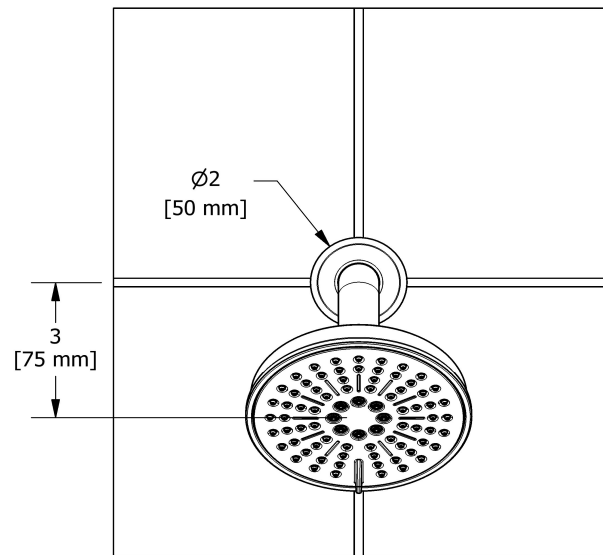

Sizes, models and finishes may differ from thoses presented.

Warranty

This **Riobel Inc.** product you have purchased carries a Limited Lifetime Warranty on the chrome, PVD finish, blacks and all working parts and is guaranteed from the initial purchase date against all manufacturing defects. All other finishes, including plastic components, are guaranteed for one year. All electric and/or electronic parts are covered by a 5-year limited warranty.

Customer Service

Ontario, West Canada : 888-287-5354 Quebec, Maritimes, United States : 866-473-8442