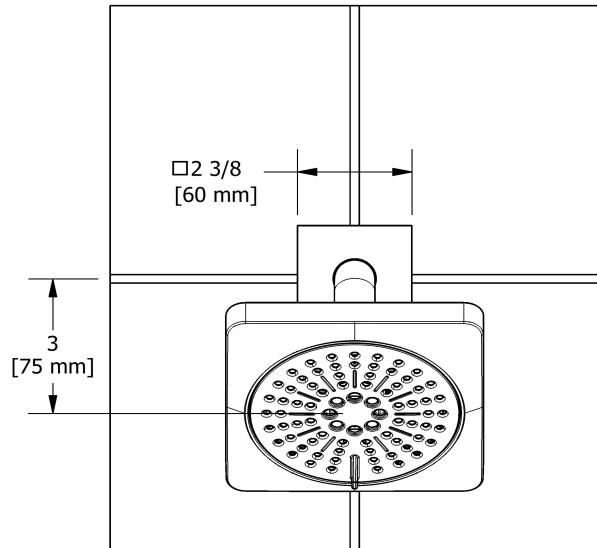

Sizes, models and finishes may differ from thoses presented.

Warranty

This **Riobel Inc.** product you have purchased carries a Limited Lifetime Warranty on the chrome, PVD finish, blacks and all working parts and is guaranteed from the initial purchase date against all manufacturing defects. All other finishes, including plastic components, are guaranteed for one year. All electric and/or electronic parts are covered by a 5-year limited warranty.

Customer Service

Ontario, West Canada : 888-287-5354 Quebec, Maritimes, United States : 866-473-8442