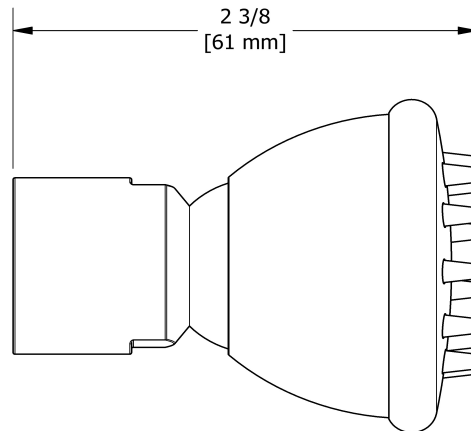

Sizes, models and finishes may differ from thoses presented.

Warranty

This **Riobel Inc.** product you have purchased carries a Limited Lifetime Warranty on the chrome, PVD finish, blacks and all working parts and is guaranteed from the initial purchase date against all manufacturing defects. All other finishes, including plastic components, are guaranteed for one year. All electric and/or electronic parts are covered by a 5-year limited warranty.

Customer Service

Ontario, West Canada : 888-287-5354 Quebec, Maritimes, United States : 866-473-8442

2021.06.27