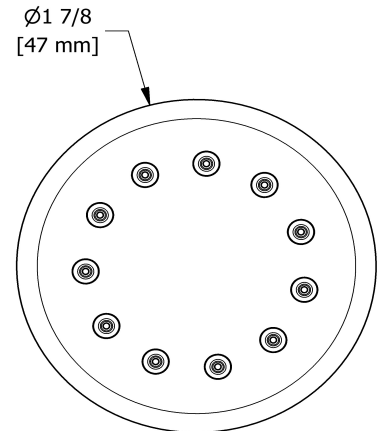

Sizes, models and finishes may differ from thoses presented.

Warranty

This **Riobel Inc.** product you have purchased carries a Limited Lifetime Warranty on the chrome, PVD finish, blacks and all working parts and is guaranteed from the initial purchase date against all manufacturing defects. All other finishes, including plastic components, are guaranteed for one year. All electric and/or electronic parts are covered by a 5-year limited warranty.

Customer Service

Ontario, West Canada : 888-287-5354 Quebec, Maritimes, United States : 866-473-8442

2021.06.27