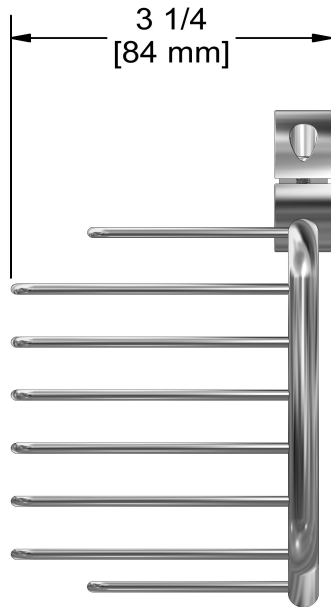

## Descriptions

- Fits on bars with one diameter of 17mm in 22mm (5/8 " for 7/8 ")
- Brass

## Available colors

- C : Chrome

Shower rail basket, Ø of 17mm in 22mm (5/8 " for 7/8 ")  
**265**

Sizes, models and finishes may differ from those presented.