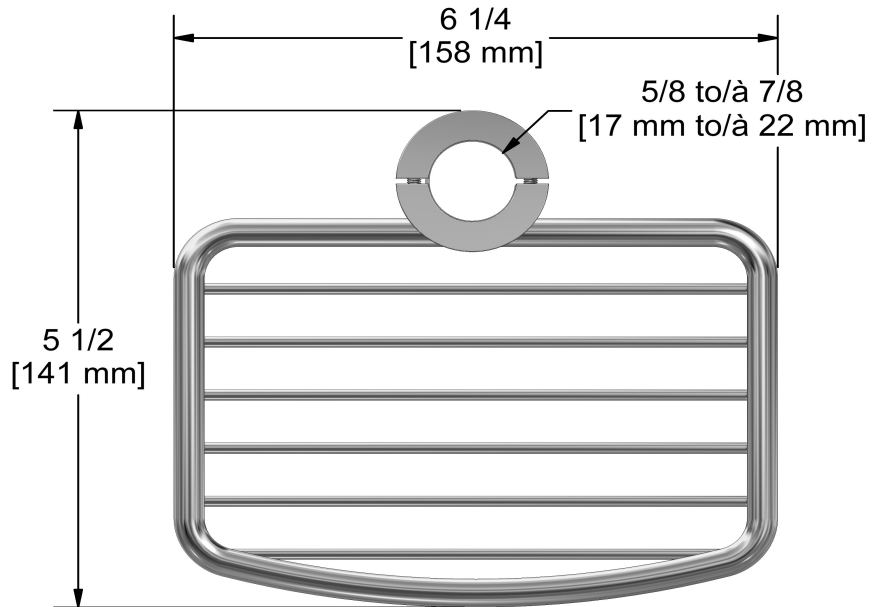

# Specifications

## Descriptions

- Fits on bars with one diameter of 17mm in 22mm (5/8 " for 7/8 ")
- Brass

## Available colors

- C : Chrome

Shower rail basket, Ø of 17mm in 22mm (5/8 " for 7/8 ")  
**265**

Sizes, models and finishes may differ from those presented.