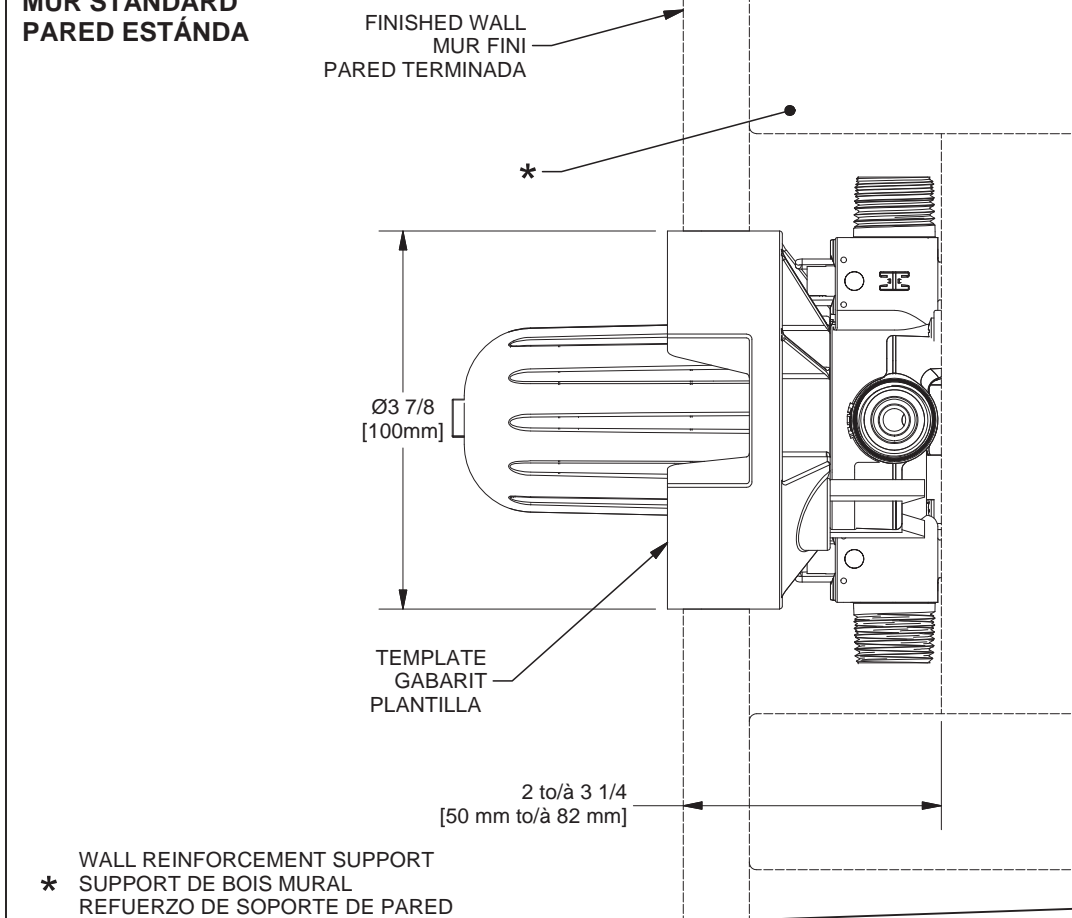

**STANDARD WALL  
MUR STANDARD  
PARED ESTÁNDAR**

**Before beginning the installation:**

Read all instructions.  
Purge the water supply system before connecting it to the faucet.

**Avant de commencer l'installation:**