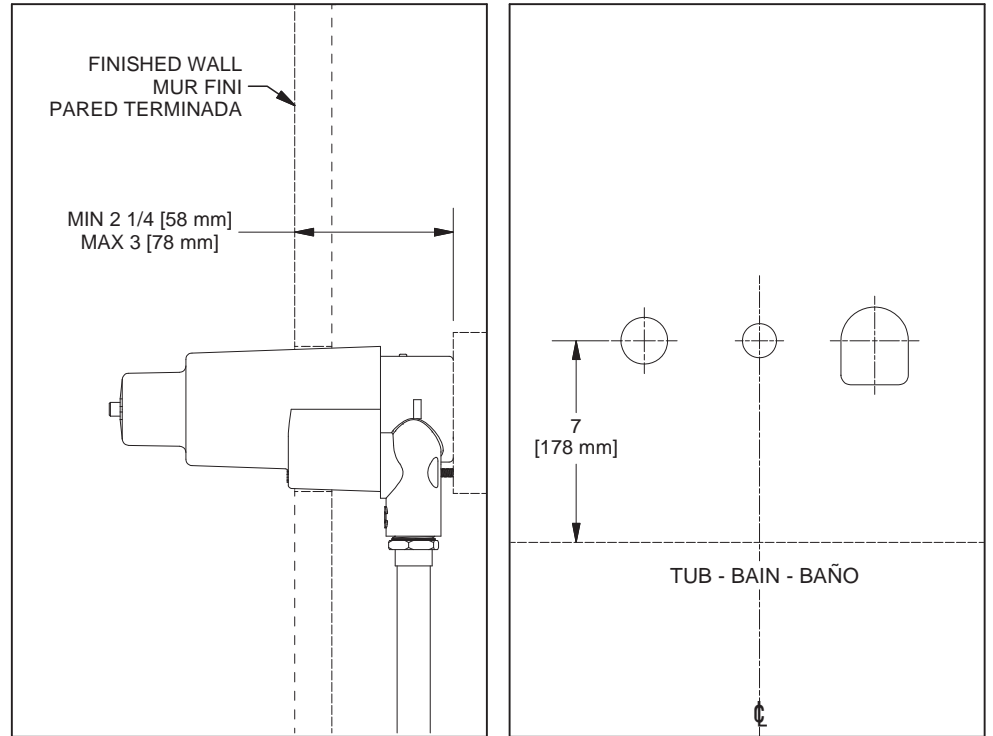

pro

Installation guide / Guide d'installation / Guía de instalación

Before beginning the installation:

Read all instructions.
Purge the water supply system before connecting it to the faucet.

Avant de commencer l'installation: