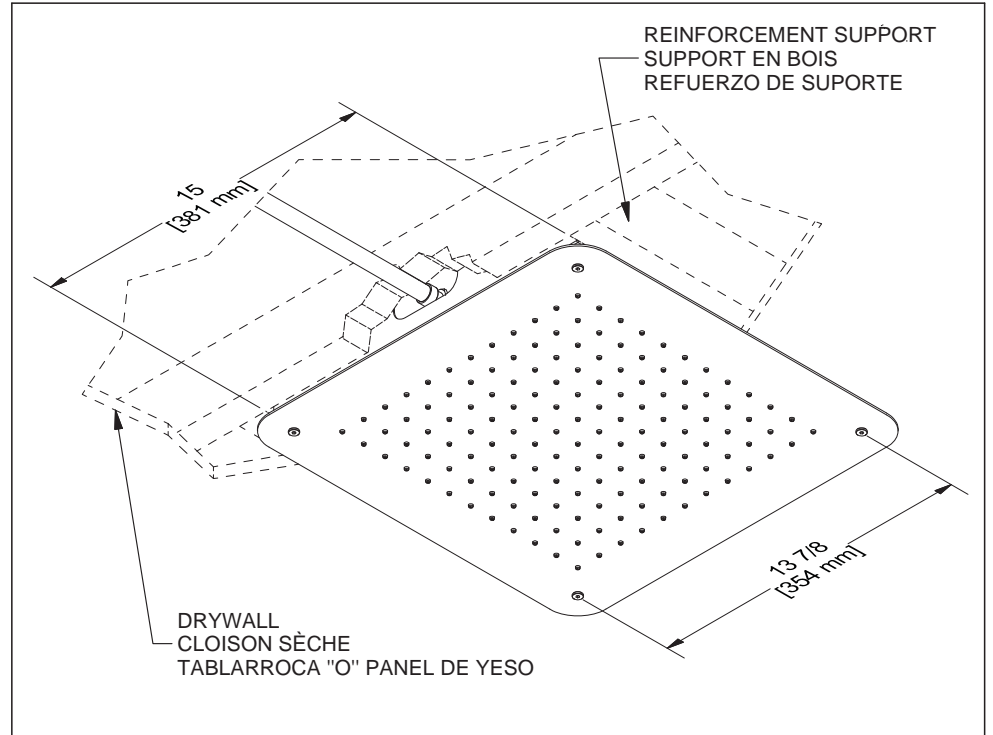

Installation guide / Guide d'installation / Guía de Instalación

485

475

**Before initiating the installation:**

Read all instructions.  
Purge the water supply system before connecting it to the faucet.

**Avant de commencer l'installation:**