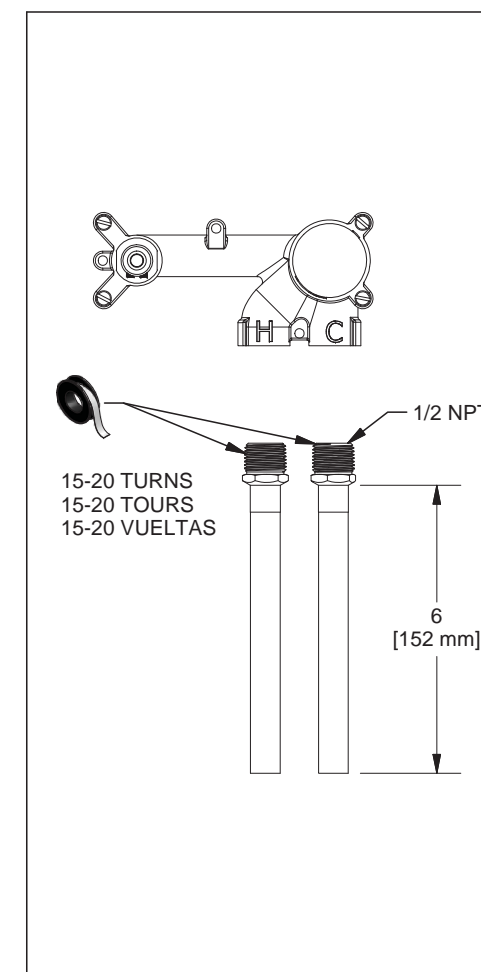

Installation guide / Guide d'installation / Guía de Instalación

**Before initiating the installation:**

Read all instructions.  
Purge the water supply system before connecting it to the faucet.

**Avant de commencer l'installation:**