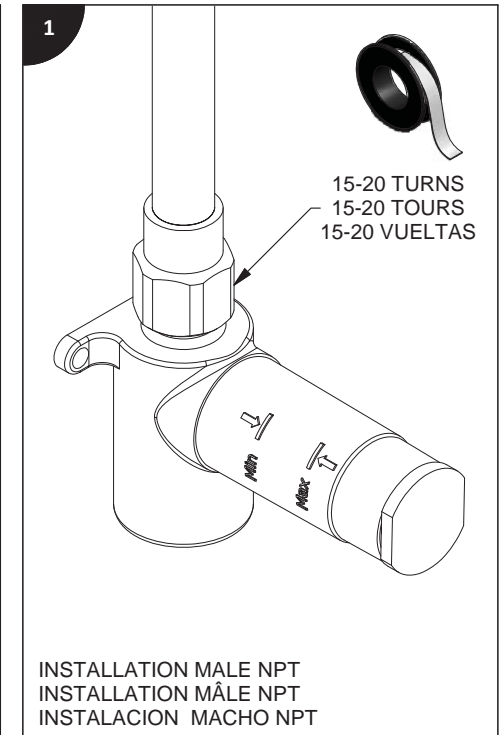

Installation guide / Guide d'installation / Guía de Instalación

Before initiating the installation:

Read all instructions.

Purge the water supply system before connecting it to the faucet.

Avant de commencer l'installation :