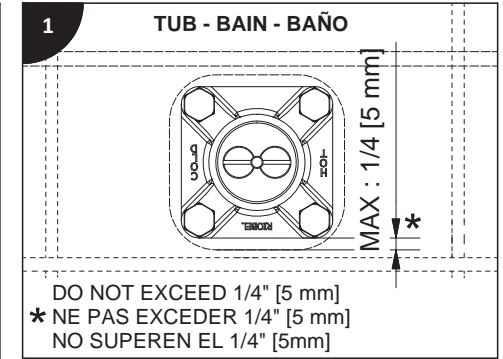

Installation guide / Guide d'installation / Guía de instalación

Before beginning the installation:

Read all instructions.

Purge the water supply system before connecting it to the faucet.

Avant de commencer l'installation: