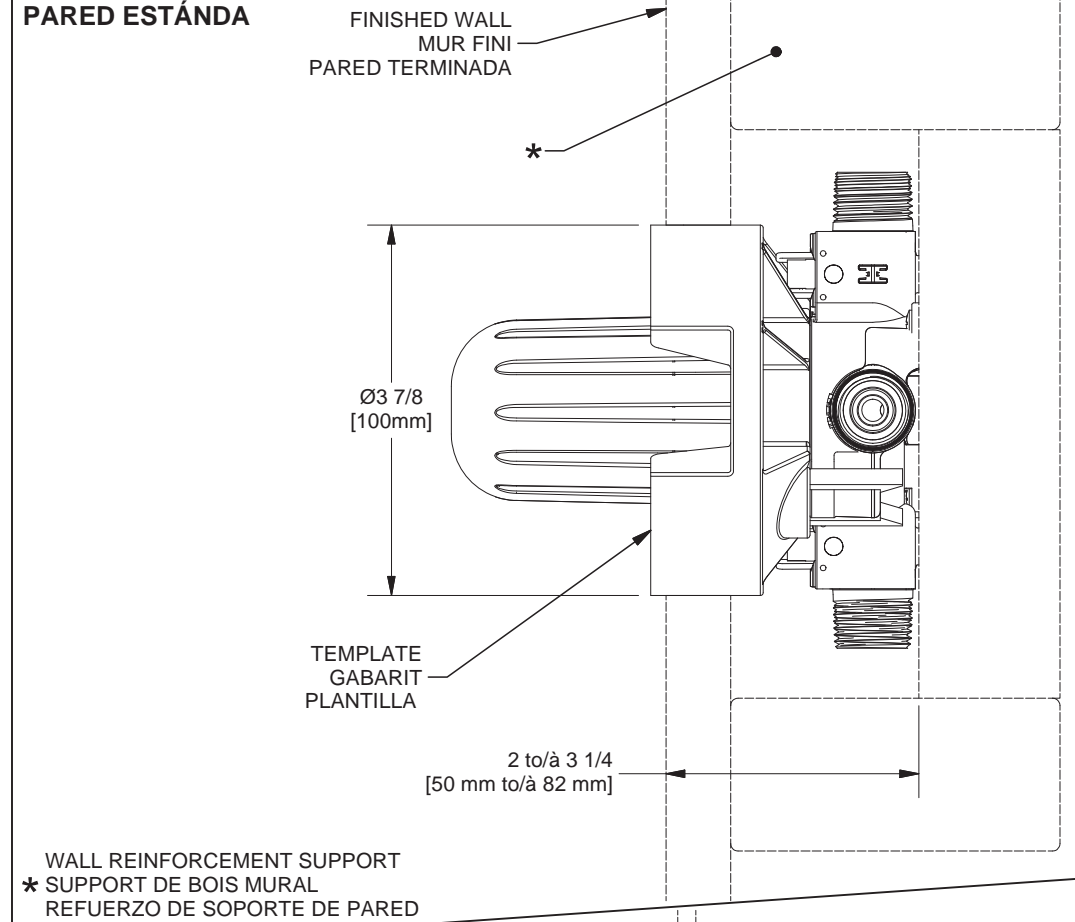

Installation guide / Guide d'installation / Guía de instalación

**STANDARD WALL  
MUR STANDARD  
PARED ESTÁNDAR**

**Before beginning the installation:**  
Read all instructions.  
Purge the water supply system before connecting it to the faucet.