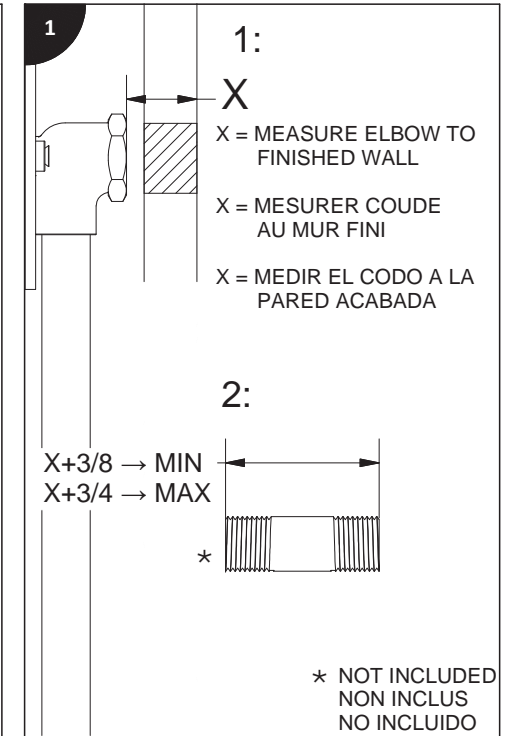

Installation guide / Guide d'installation / Guía de Instalación

Before initiating the installation:

Read all instructions.

Purge the water supply system before connecting it to the faucet.

Avant de commencer l'installation: