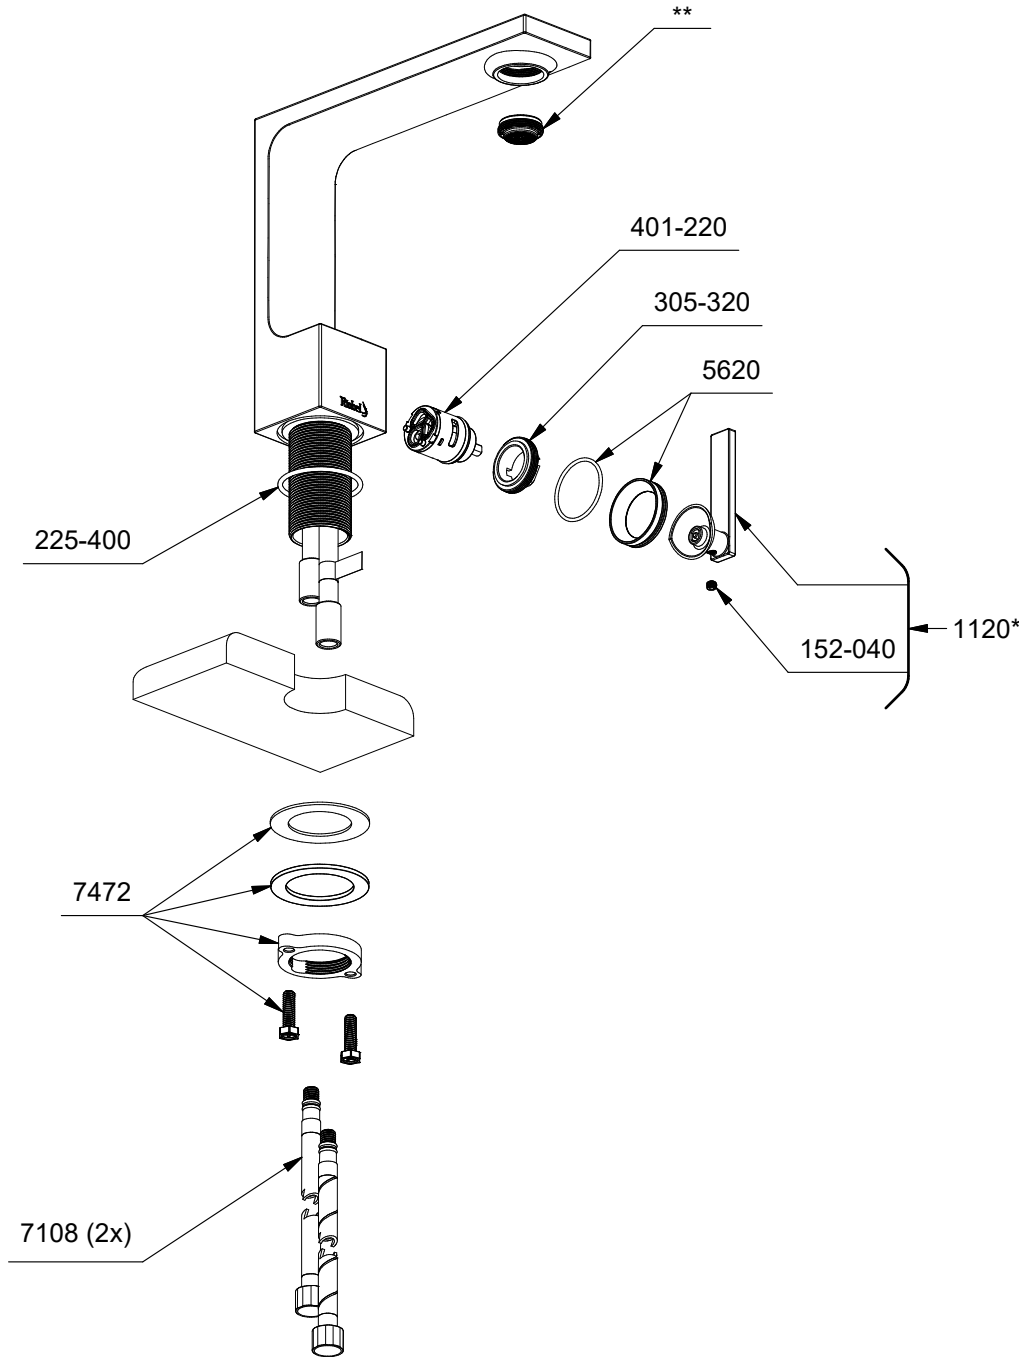

RFS01
Reflet
Single hole lavatory faucet

*Sizes, models and finishes may differ from those presented.

Push drain part view, See DB140

***Finish determined by Suffix**

Finish	Description
C	Chrome
BC	Brushed Chrome
BN	Brushed Nickel
BG	Brushed Gold

****Aerator Kit (Include tool) :**

- S6-693-12 (1.2gpm / 4.6l/min)
- S6-693-10 (1.0gpm / 3.8l/min)
- S6-693-05 (0.5gpm / 1.9l/min)

TOOL :

- 505-025 (Allen key 2.5mm)