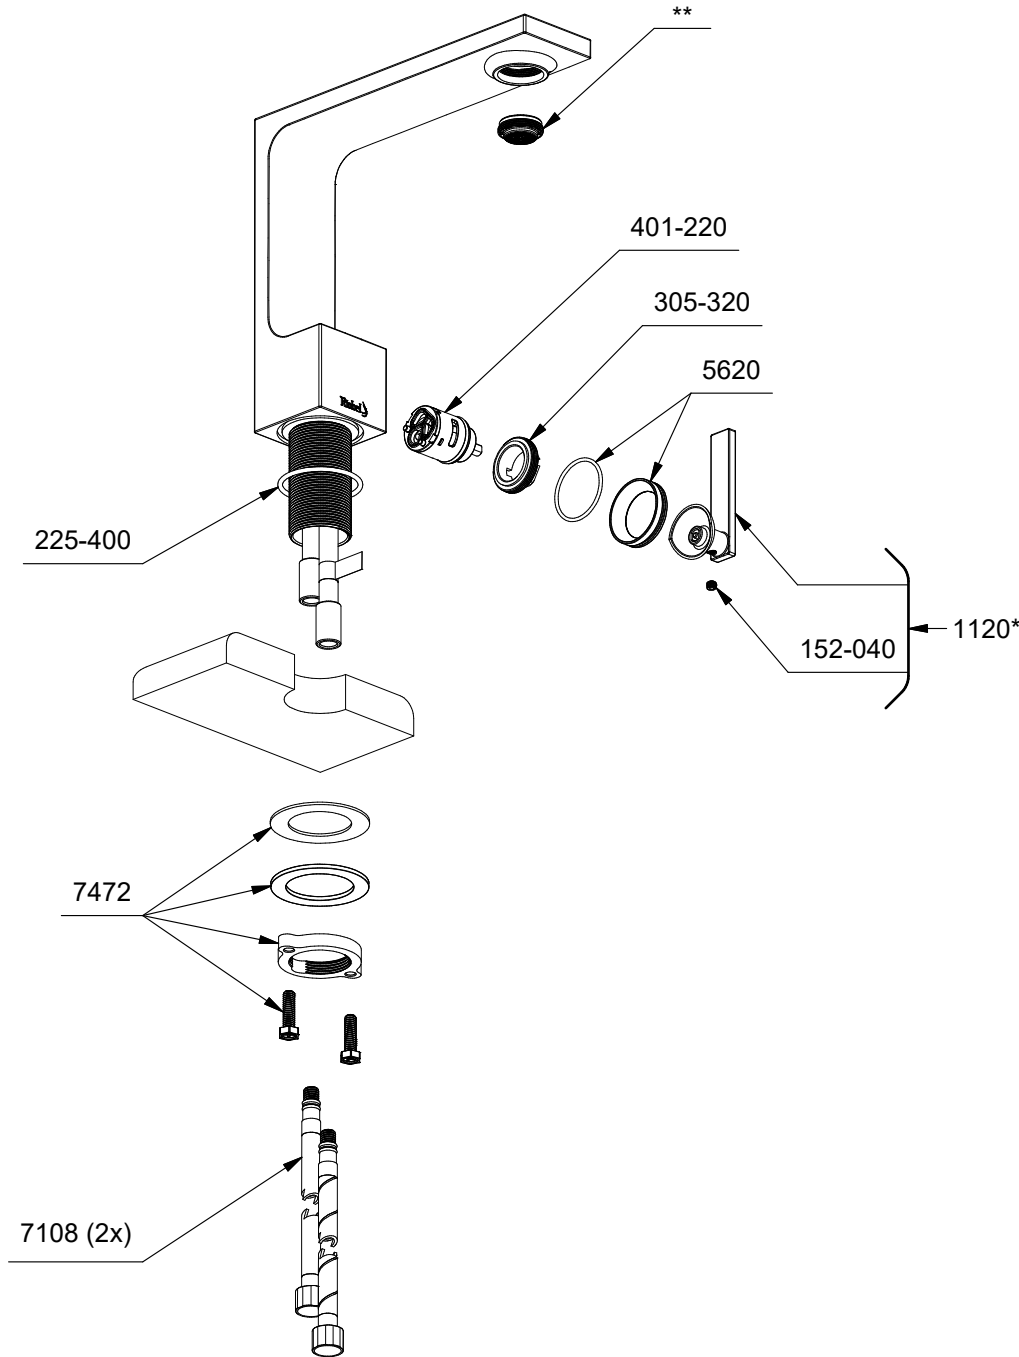

**RFS00**  
 Reflet  
 Single hole lavatory faucet without drain

\*Sizes, models and finishes may differ from those presented.

**\*Finish determined by Suffix**

Finish	Description
C	Chrome
BC	Brushed Chrome
BN	Brushed Nickel
BG	Brushed Gold

**\*\*Aerator Kit (Include tool) :**

- S6-693-12 (1.2gpm / 4.6l/min)
- S6-693-10 (1.0gpm / 3.8l/min)
- S6-693-05 (0.5gpm / 1.9l/min)

**TOOL :**

- 505-025 (Allen key 2.5mm)