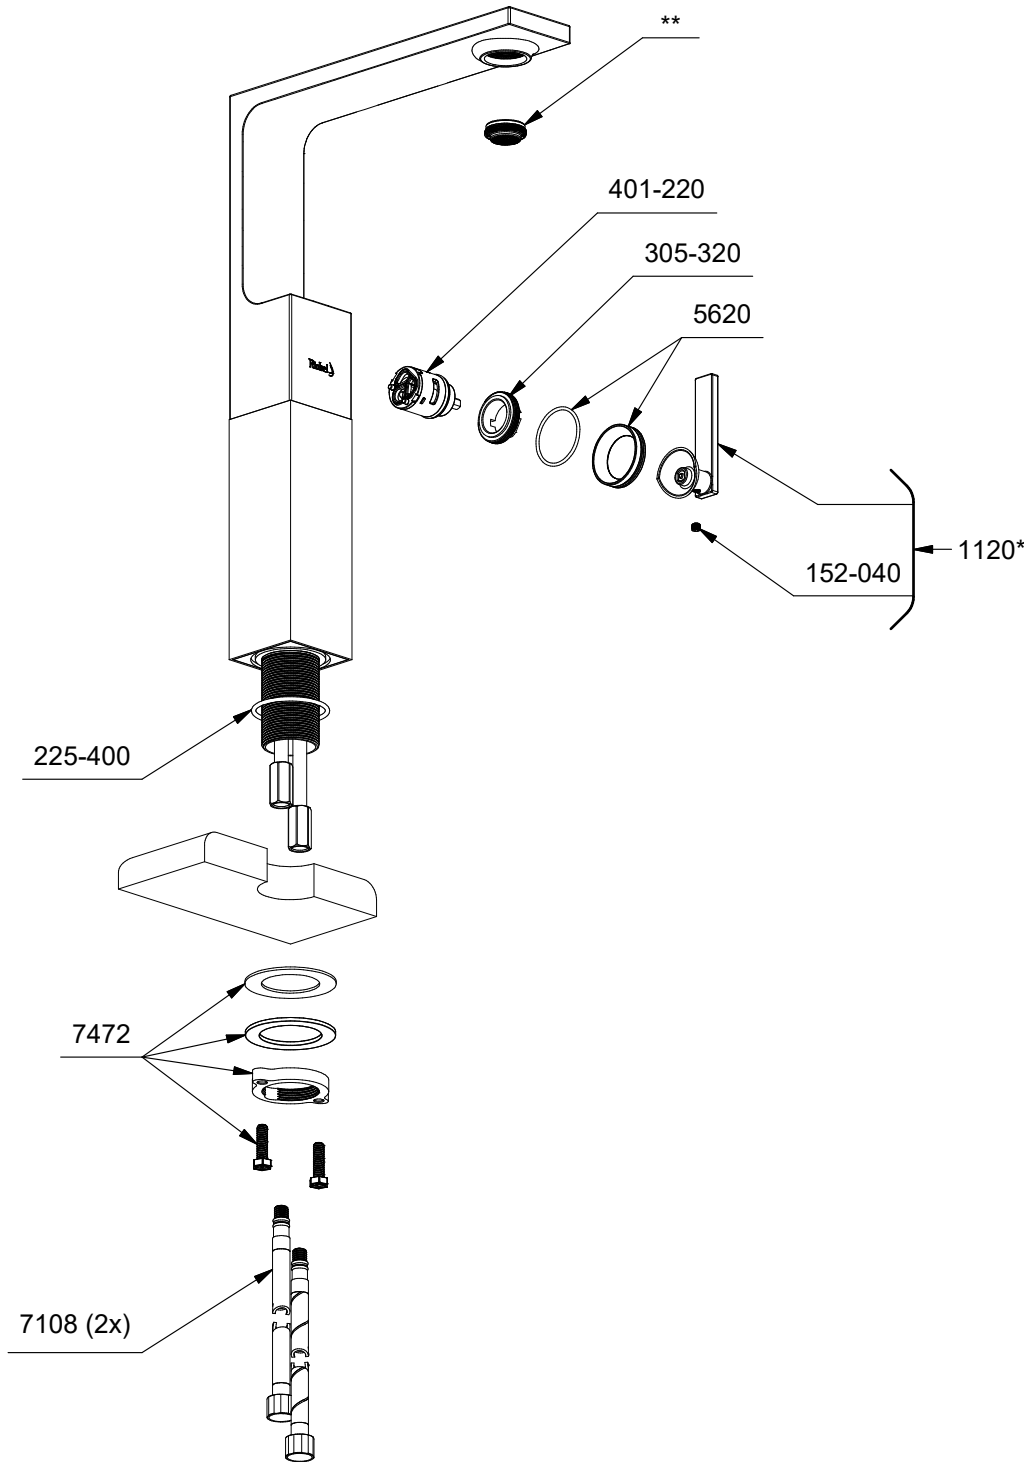

\*Sizes, models and finishes may differ from those presented.

**\*Finish determined by Suffix**

Finish	Description
C	Chrome
BC	Brushed Chrome
BN	Brushed Nickel
BG	Brushed Gold

**\*\*Aerator Kit (Include tool) :**

- S6-693-12 (1.2gpm / 4.6l/min)
- S6-693-10 (1.0gpm / 3.8l/min)
- S6-693-05 (0.5gpm / 1.9l/min)

**TOOL :**

- 505-025 (Allen key 2.5mm)