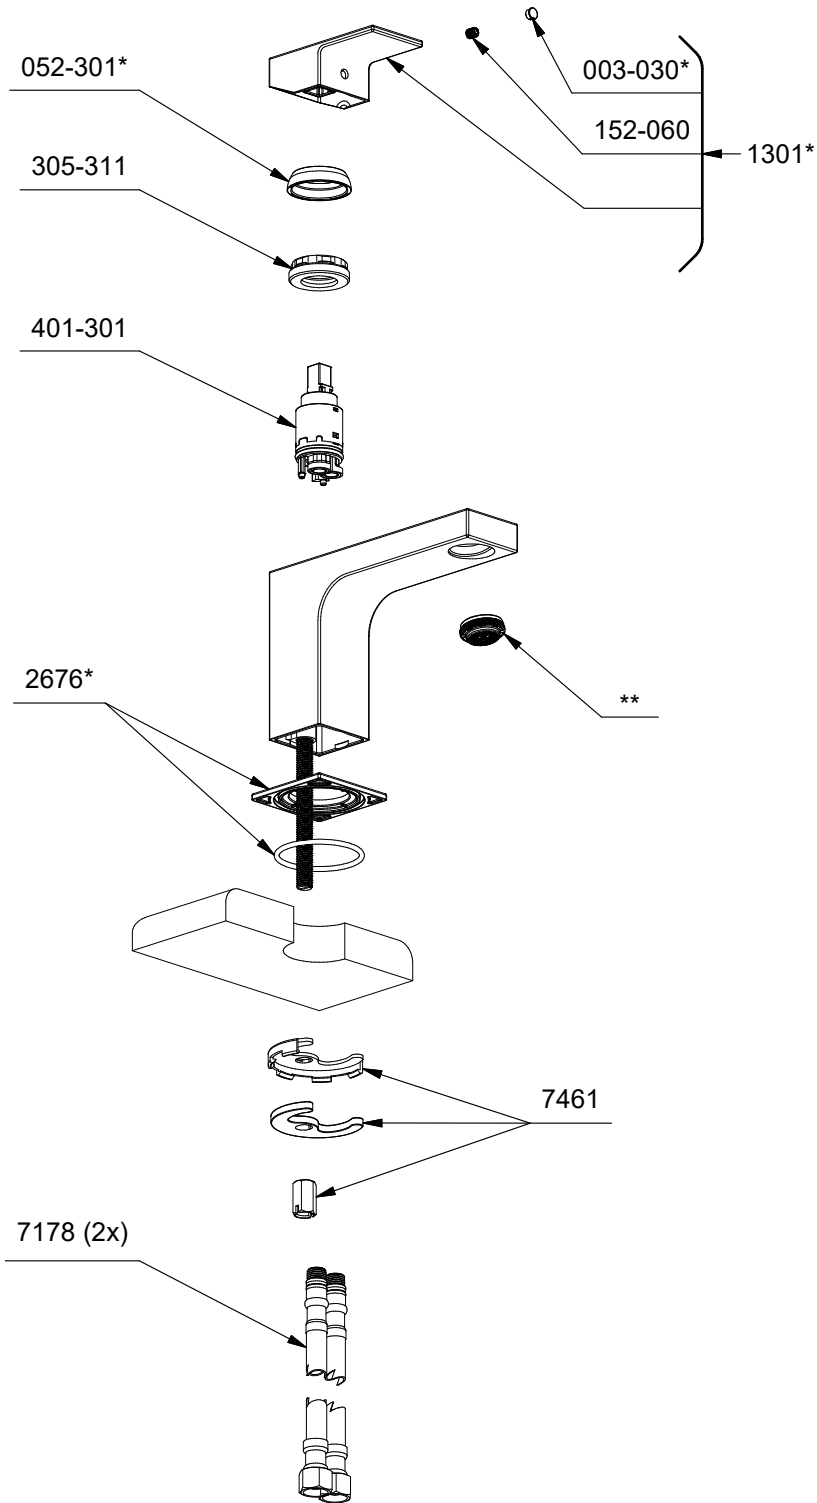

QAS01
 Quadrik
 Single hole faucet

*Sizes, models and finishes may differ from those presented.

Push drain part view, See PDB150

***Finish determined by Suffix**

| Finish | Description |
|--------|-------------|
| C | Chrome |
| BK | Black |

****Aerator Kit (Include tool) :**

- S6-681-12 (1.2gpm / 4.6l/min)
- S6-681-10 (1.0gpm / 3.8l/min)
- S6-681-05 (0.5gpm / 1.9l/min)

TOOL :

505-025 (Allen key 2.5mm)