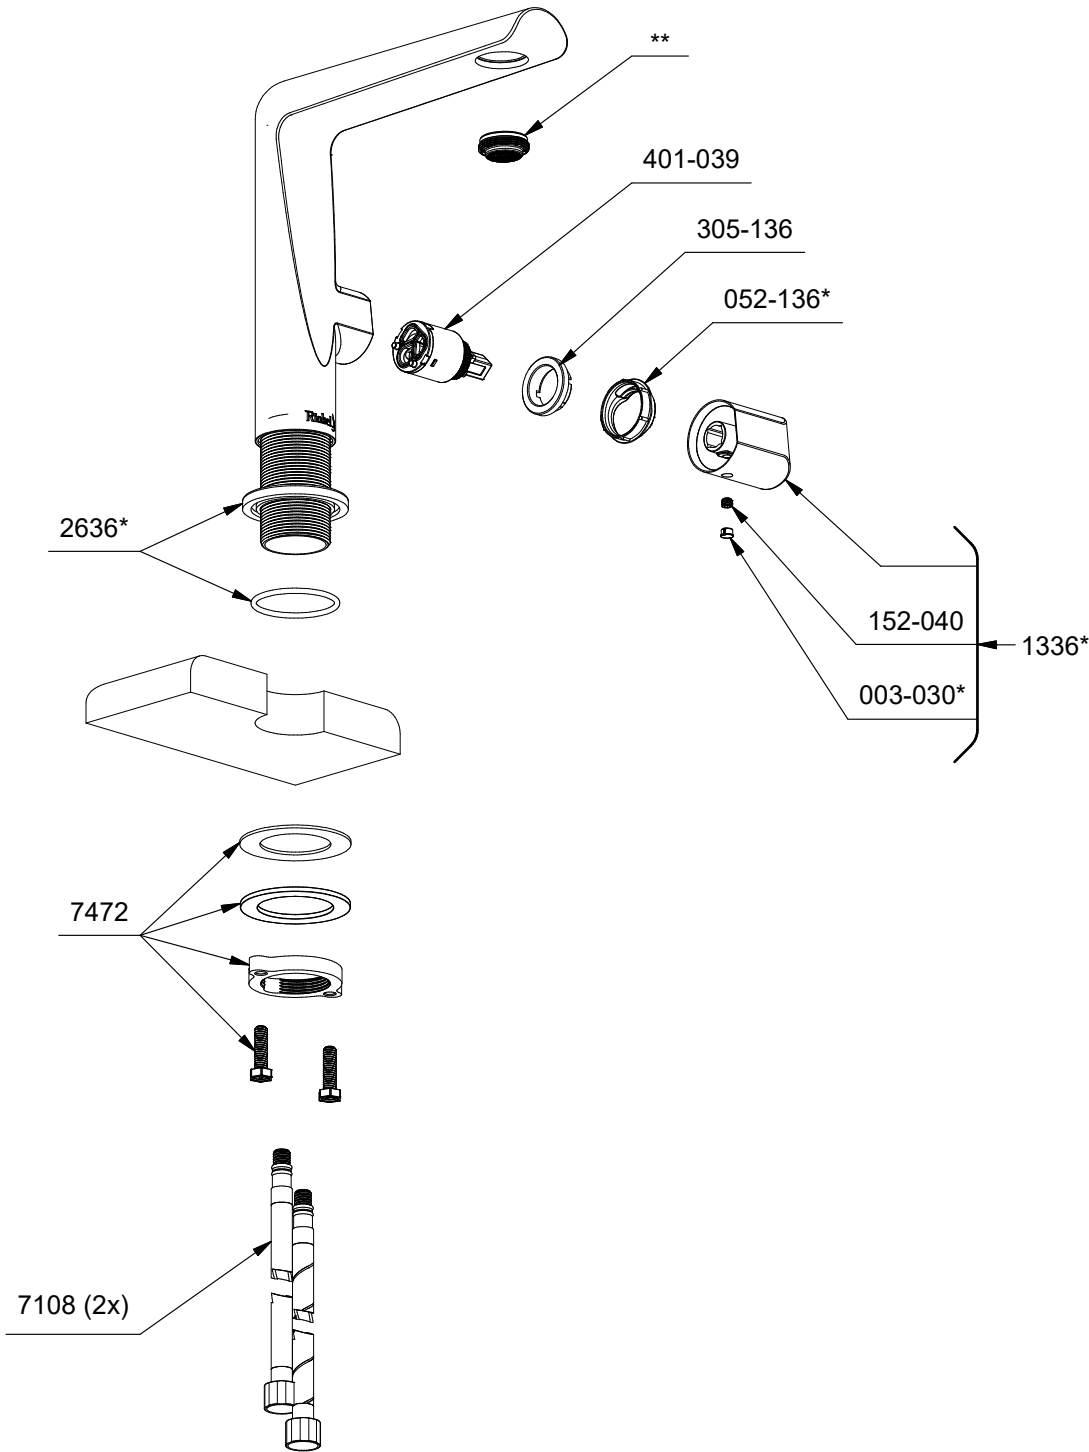

# Riobel

**PBS00**  
Parabola  
Single hole lavatory faucet without drain

\*Sizes, models and finishes may differ from those presented.

**\*Finish determined by Suffix**

Finish	Description
C	Chrome
PN	Polished Nickel
BK	Black
BG	Brushed Gold

**\*\*Aerator Kit (Include tool) :**

- S6-639-15 (1.5gpm / 5.7l/min)
- S6-639-12 (1.2gpm / 4.6l/min)
- S6-639-10 (1.0gpm / 3.8l/min)
- S6-639-05 (0.5gpm / 1.9l/min)

**TOOL :**

505-025 (Allen key 2.5mm)