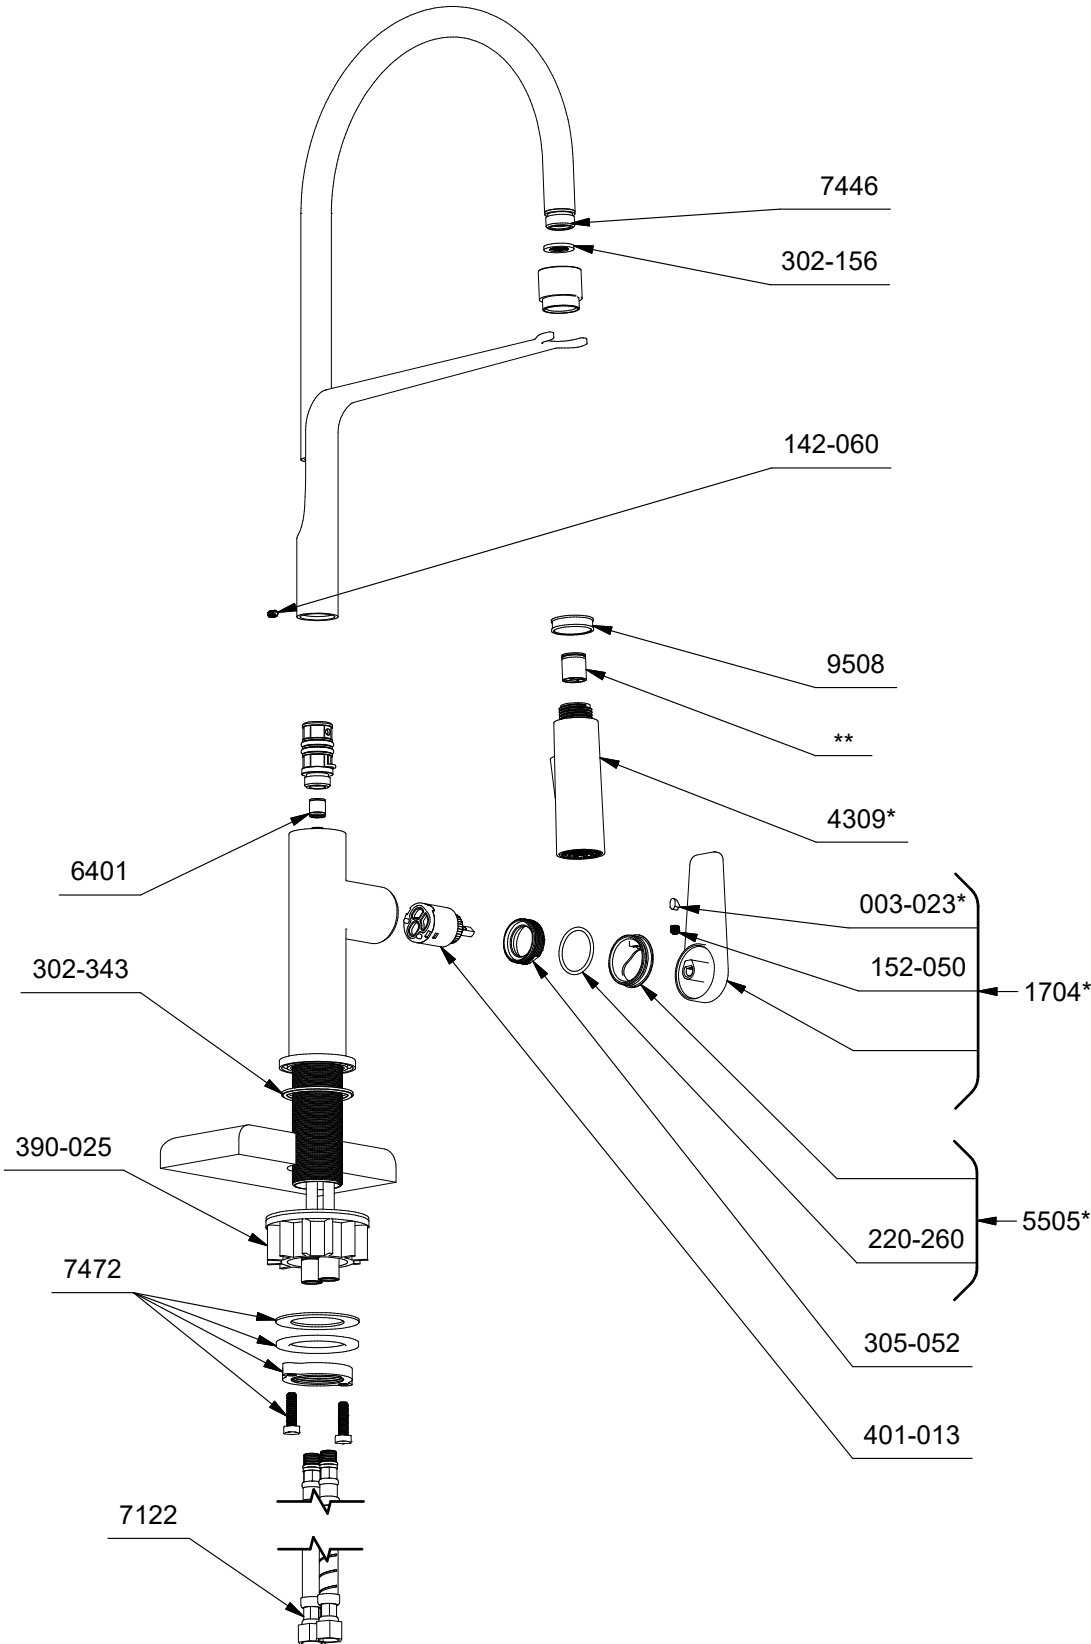

\*Sizes, models and finishes may differ from those presented.

**\*Finish determined by Suffix**

Finish	Description
C	Chrome
SS	Stainless Steel
BK	Black

**\*\*Aerator Kit (Include tool) :**

- S6-540-18 (1.8gpm/6.8l/min)
- S6-540-15 (1.5gpm/5.7l/min)
- S6-540-10 (1.0gpm/3.8l/min)

**TOOL :**

S504-020 (Allen key 2mm)

S505-025 (Allen key 2.5mm)