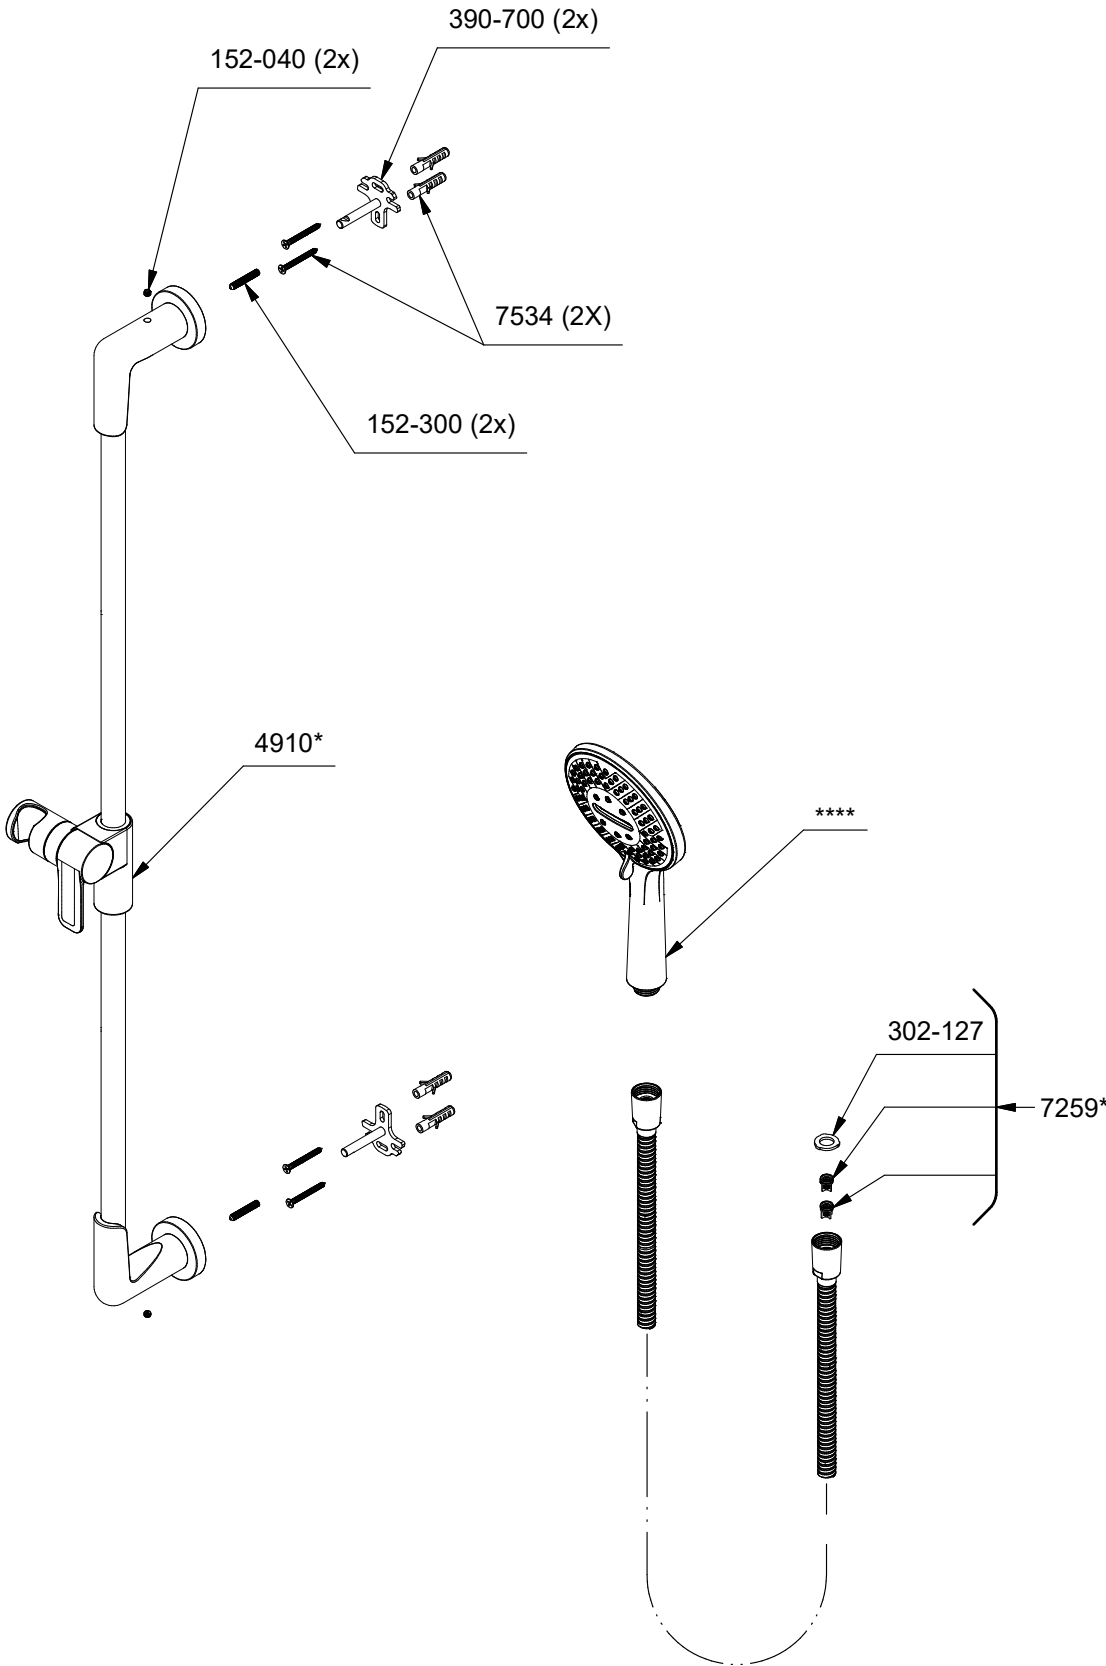

4839
Shower/bath components
Hand shower rail

*Sizes, models and finishes may differ from those presented.

***Finish determined by Suffix**

Finish	Description
C	Chrome
PN	Polished Nickel
BK	Black
BG	Brushed Gold

******Hand shower :**

R4375*	(1.8gpm / 6.8l/min)
R4375*-15	(1.5gpm / 5.7l/min)
R4375*-WS	(1.8gpm / 6.8l/min)

TOOL :

505-025 (Allen key 2.5mm)